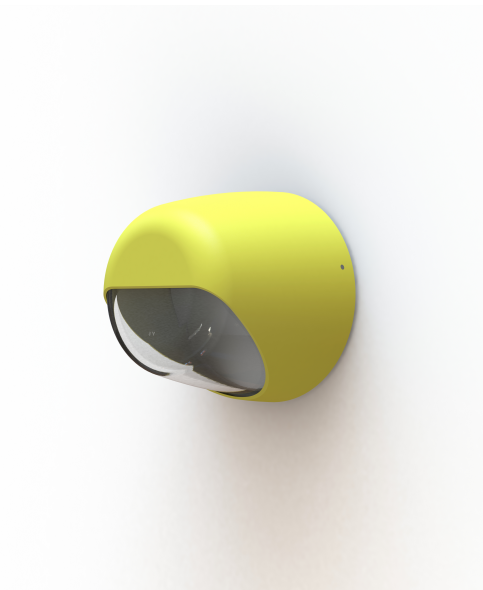

Technical data

Rated voltage	230V AC
Input voltage range	220 - 240 V AC
Driver output	-
Alimentation output	-
Class	2
IP	65
IK	-
Diffuser	one-piece clear glass
Bulb cover	No
Source	G9
Color temperature real output	-
Real light output	- lm
Total consumption	- W
Standby power	-
Energy class	Classe de la lampe (non fournie)
Luminous efficacy	-
IRC	-
SDCM	-
Optic	-
Dimmable	-
Ta	-
Tc	-
Led lifetime	-
Ambient temperature range	-10 ~50°C
UGR	-
ULR	-
Photobiological Risk group	-
THDI	-
Fixing kit	Yes
With sensor	No
With IP55 socket	No

[Download the installation manual](#)

Materials and finishes

Material	aluminium
Colour	Sulfur yellow - 068 - RAL 1016

Logistic data

Product dimensions	H.130 L.130 P.107
Net weight	0.620 Kg
Gross weight	0.730 Kg
Package dimensions 1	H.140 L.130 P.107