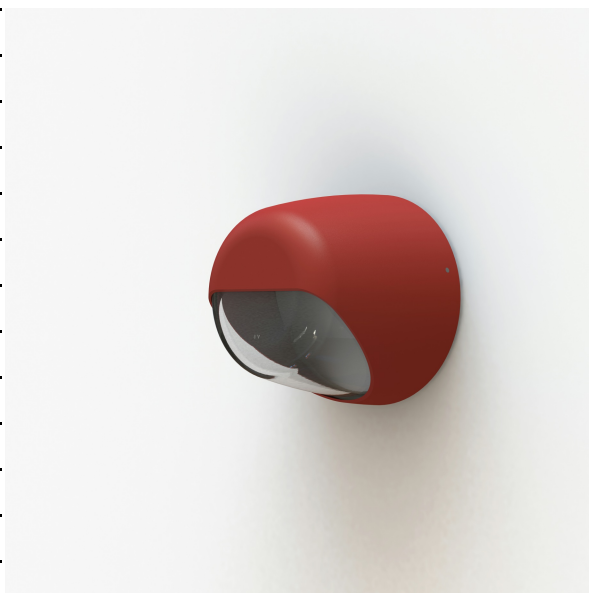

Technical data

Rated voltage	230V AC
Input voltage range	220 - 240 V AC
Driver output	-
Alimentation output	-
Class	2
IP	65
IK	-
Diffuser	one-piece clear glass
Bulb cover	No
Source	G9
Color temperature real output	-
Real light output	- lm
Total consumption	- W
Standby power	-
Energy class	Classe de la lampe (non fournie)
Luminous efficacy	-
IRC	-
SDCM	-
Optic	-
Dimmable	-
Ta	-
Tc	-
Led lifetime	-
Ambient temperature range	-10 ~50°C
UGR	-
ULR	-
Photobiological Risk group	-
THDI	-
Fixing kit	Yes
With sensor	No
With IP55 socket	No

[Download the installation manual](#)

Materials and finishes

Material	aluminium
Colour	Tomato red - 110 - RAL 3013

Logistic data

Product dimensions	H.130 L.130 P.107
Net weight	0.620 Kg
Gross weight	0.730 Kg
Package dimensions 1	H.140 L.130 P.107