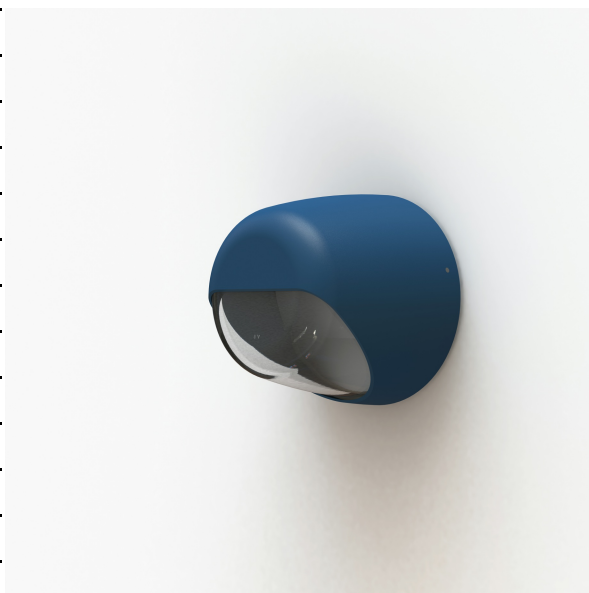

Technical data

Rated voltage	230V AC
Input voltage range	220 - 240 V AC
Driver output	-
Alimentation output	-
Class	2
IP	65
IK	-
Diffuser	one-piece clear glass
Bulb cover	No
Source	G9
Color temperature real output	-
Real light output	- lm
Total consumption	- W
Standby power	-
Energy class	Classe de la lampe (non fournie)
Luminous efficacy	-
IRC	-
SDCM	-
Optic	-
Dimmable	-
Ta	-
Tc	-
Led lifetime	-
Ambient temperature range	-10 ~50°C
UGR	-
ULR	-
Photobiological Risk group	-
THDI	-
Fixing kit	Yes
With sensor	No
With IP55 socket	No

[Download the installation manual](#)

Materials and finishes

Material	aluminium
Colour	Matt azure blue - 134 - RAL 5009

Logistic data

Product dimensions	H.130 L.130 P.107
Net weight	0.620 Kg
Gross weight	0.730 Kg
Package dimensions 1	H.140 L.130 P.107