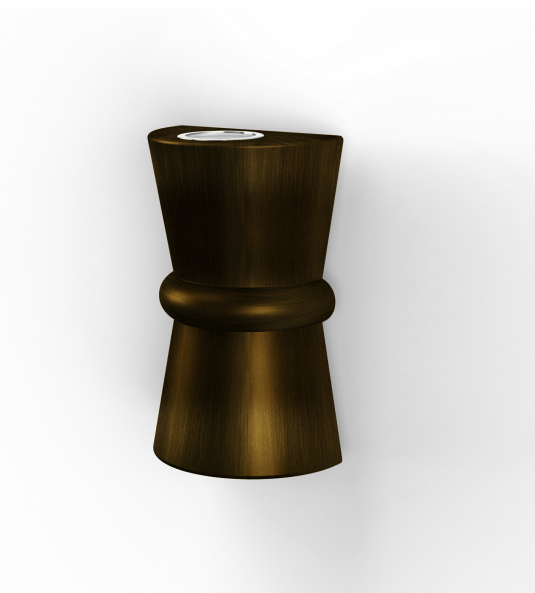

Duo

catalogue 2024 p. 198

ref. 120001009

EAN. 3663660057769

Model ①

Technical data

Rated voltage	230V AC
Input voltage range	220 - 240 V AC
Driver output	-
Alimentation output	-
Class	1
IP	44
IK	-
Diffuser	Toughened clear glass
Bulb cover	No
Source	GU10 PAR16 LED
Color temperature real output	-
Real light output	- lm
Total consumption	- W
Energy class	Classe de la lampe (non fournie)
Luminous efficacy	-
IRC	-
SDCM	-
Optic	-
Dimmable	-
Ta	-
Led lifetime	-
Ambient temperature range	-10 ~50°C
UGR	-
ULR	-
THDI	-
Fixing kit	Yes
With sensor	No
With IP55 socket	No

[Download the installation manual](#)