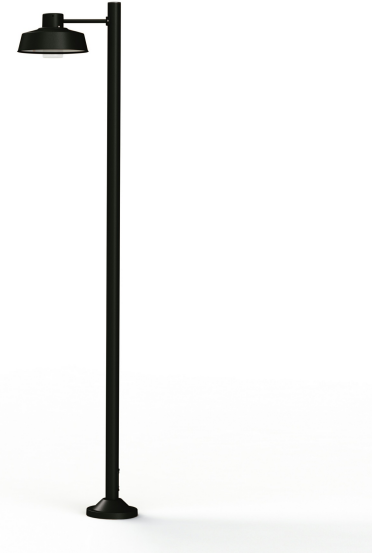

Technical data

Rated voltage	200 to 240 - 50/60Hz
Input voltage range	230 - 250 V AC
Driver output	-
Alimentation output	-
Class	1
IP	44
IK	-
Diffuser	Clear glass
Bulb cover	-
Source	E27
Color temperature real output	-
Real light output	- lm
Standby power	-
Energy class	Classe de la lampe (non fournie)
IRC	-
SDCM	-
Optic	-
Dimmable	-
Ta	-
Tc	-
Led lifetime	-
Ambient temperature range	-10 ~50°C
UGR	-
ULR	-
THDI	-
Fixing kit	Yes
With sensor	No
With IP55 socket	No

[Download the installation manual](#)

Materials and finishes

Material	aluminium
Colour	Black grey - 107 - RAL 7021

Logistic data

Product dimensions	H.2485 L.346 P.593
Net weight	6.830 Kg
Gross weight	9.020 Kg
Package dimensions 1	H.270 L.270 P.2500
Package dimensions 1	H.510 L.360 P.260