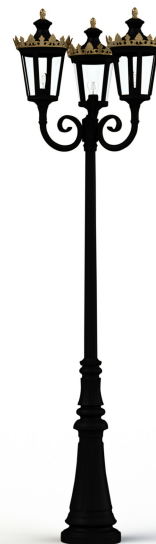

Louvre

catalogue 2020 p. 218

ref. 133019000

EAN. 3663660076654

Model 10

Technical data

Rated voltage	200 to 240 - 50/60Hz
Input voltage range	230 - 250 V AC
Driver output	-
Alimentation output	-
Class	1
IP	44
IK	-
Diffuser	one-piece clear glass
Bulb cover	-
Source	E27
Color temperature real output	-
Real light output	- lm
Total consumption	- W
Energy class	Classe de la lampe (non fournie)
Luminous efficacy	-
IRC	-
SDCM	-
Optic	-
Dimmable	-
Ta	-
Led lifetime	-
Ambient temperature range	-10 ~50°C
UGR	-
ULR	-
THDI	-
Fixing kit	Anchor bolts on request
With sensor	No
With IP55 socket	No

[Download the installation manual](#)