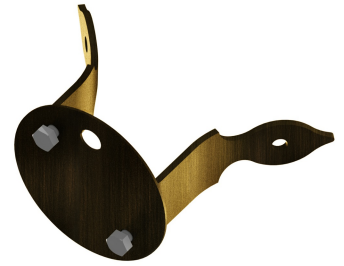

0.20

catalogue 2024 p. 302

ref. 147002009

EAN. 3663660100793

Model

Technical data

Rated voltage	-
Input voltage range	-
Class	-
IP	No IP
IK	-
Diffuser	-
Bulb cover	-
Source	no sources
Real light output	- lm
Energy class	-
SDCM	-
UGR	-
ULR	-
Photobiological Risk group	-
Fixing kit	Yes
With sensor	No
With IP55 socket	No

[Download the installation manual](#)