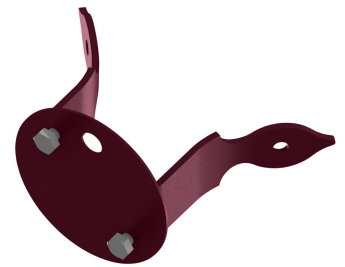

0.20

catalogue 2024 p. 302

ref. 147002066

EAN. 3663660208154

Model

Technical data

Rated voltage	-
Input voltage range	-
Class	-
IP	No IP
IK	-
Diffuser	-
Bulb cover	-
Source	no sources
Real light output	- lm
Energy class	-
SDCM	-
UGR	-
ULR	-
Photobiological Risk group	-
Fixing kit	Yes
With sensor	No
With IP55 socket	No

[Download the installation manual](#)

0.20

catalogue 2024 p. 302

ref. 147002066

EAN. 3663660208154

Model

Materials and finishes

Material	aluminium
Colour	Wine red - 066 - RAL 3005