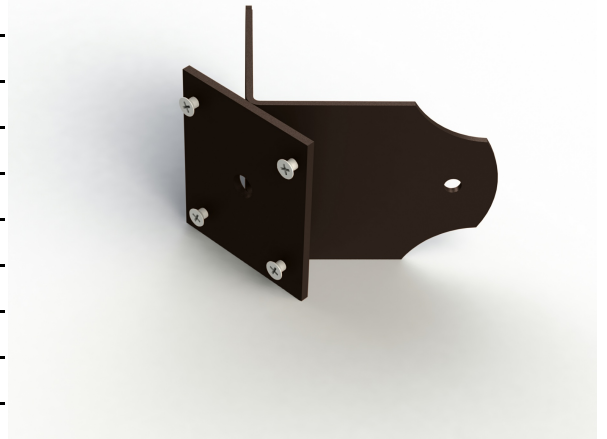

0.20

catalogue 2024 p. 302

ref. 147006046

EAN. 3663660101455

Model

Technical data

Rated voltage	-
Input voltage range	-
Class	-
IP	No IP
IK	-
Diffuser	-
Bulb cover	-
Source	no sources
Real light output	- lm
Energy class	-
SDCM	-
UGR	-
ULR	-
Photobiological Risk group	-
Fixing kit	Yes
With sensor	No
With IP55 socket	No

[Download the installation manual](#)