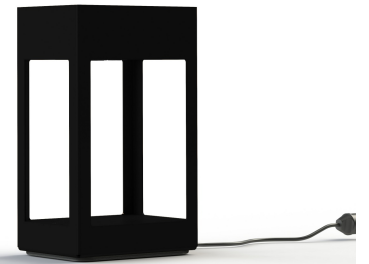

Technical data

Rated voltage	230V AC
Input voltage range	100 - 240 V AC
Driver output	350mA
Class	2
IP	67
IK	10
Diffuser	-
Bulb cover	No
Source	Built-in LED
Color temperature real output	3000°K warm white
Real light output	1996 lm
Total consumption	16 W
Standby power	-
Energy class	C (Source LED)
Luminous efficacy	125
IRC	>80
SDCM	4
Optic	-
Dimmable	No
Ta	-
Led lifetime	50000 h (L90/B50)
Ambient temperature range	-10 ~50°C
UGR	-
ULR	-
Photobiological Risk group	RG2
Fixing kit	No
With sensor	No
With IP55 socket	No

[Download the installation manual](#)

Materials and finishes

Material	aluminium
Colour	Jet black - 000 - RAL 9005

Logistic data

Product dimensions	H.411 L.250 P.178
Net weight	4.030 Kg
Gross weight	4.740 Kg
Package dimensions 1	H.470 L.350 P.200